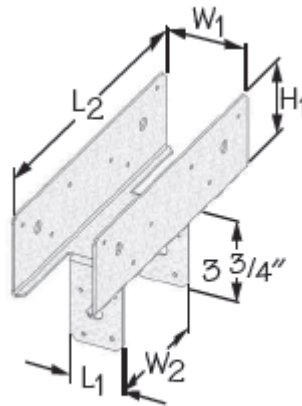

PCM

Go to www.uspconnectors.com for more information.

Schutte
LUMBER CO.
A Landmark Company
Since 1880

3001 Southwest Boulevard • Kansas City, MO 64108-3616
816-753-6262 • 800-456-2148 • Fax 816-753-7935
www.SchutteLumber.com