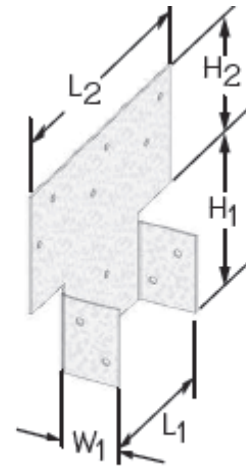

United Steel Products

Hangers & Connectors

[USP Website](http://www.uspconnectors.com)

Column Caps	
Code	Description
C-66	1-piece column cap (5-1/2" Column to 5-1/2" wide beam)
PBS44-TZ	2-Piece Column Cap (3-1/2" column) Triple Zinc for ACQ
PCM44-TZ	1-piece column cap (3-1/2" Column to 3-1/2" wide beam) Triple Zinc for ACQ
PCM66-TZ	1-piece column cap (5-1/2" Column to 5-1/2" wide beam) Triple Zinc for ACQ

PBS

Go to www.uspconnectors.com for more information.

Schutte
LUMBER CO.
A Landmark Company
Since 1880

3001 Southwest Boulevard • Kansas City, MO 64108-3616
816-753-6262 • 800-456-2148 • Fax 816-753-7935
www.SchutteLumber.com