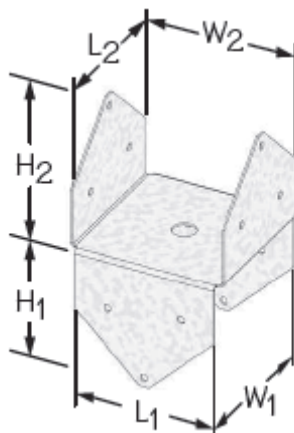

United Steel Products

Hangers & Connectors

[USP Website](http://www.uspconnectors.com)

Column Caps	
Code	Description
C-66	1-piece column cap (5-1/2" Column to 5-1/2" wide beam)
PBS44-TZ	2-Piece Column Cap (3-1/2" column) Triple Zinc for ACQ
PCM44-TZ	1-piece column cap (3-1/2" Column to 3-1/2" wide beam) Triple Zinc for ACQ
PCM66-TZ	1-piece column cap (5-1/2" Column to 5-1/2" wide beam) Triple Zinc for ACQ