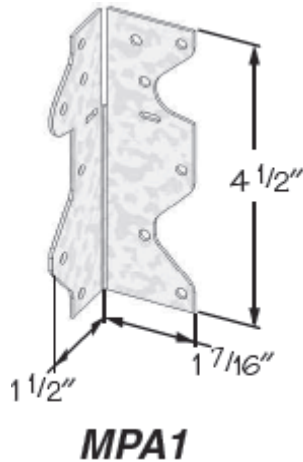

## Hangers & Connectors

[USP Website](http://www.uspconnectors.com)

Framing Angles	
Code	Description
AC-3	Angle Clip 1-1/4"x2-1/2"x3"
AC-5	Angle Clip 1-1/4"x2-1/2"x5"
AC5-TZ	Angle Clip 1-1/4"x2-1/2"x5" (Triple Zinc for ACQ)
AC-7	Angle Clip 1-1/4"x2-1/2"x7"
AC7-TZ	Angle Clip 1-1/4"x2-1/2"x7" (Triple Zinc for ACQ)
MPA1-TZ	Multi-Purpose Framing Angle 4-1/2"
MP34	Multi-Purpose Framing Angle 2-1/2"
MP34-TZ	Multi-Purpose Framing Angle 2-1/2"