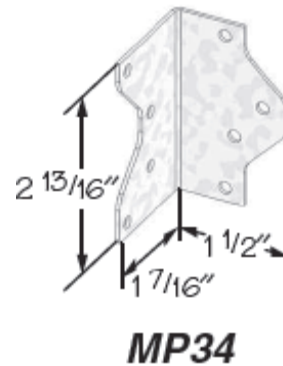

## Hangers & Connectors

[USP Website](http://www.uspconnectors.com)

Framing Angles	
Code	Description
AC-3	Angle Clip 1-1/4"x2-1/2"x3"
AC-5	Angle Clip 1-1/4"x2-1/2"x5"
AC5-TZ	Angle Clip 1-1/4"x2-1/2"x5" (Triple Zinc for ACQ)
AC-7	Angle Clip 1-1/4"x2-1/2"x7"
AC7-TZ	Angle Clip 1-1/4"x2-1/2"x7" (Triple Zinc for ACQ)
MPA1-TZ	Multi-Purpose Framing Angle 4-1/2"
MP34	Multi-Purpose Framing Angle 2-1/2"
MP34-TZ	Multi-Purpose Framing Angle 2-1/2"