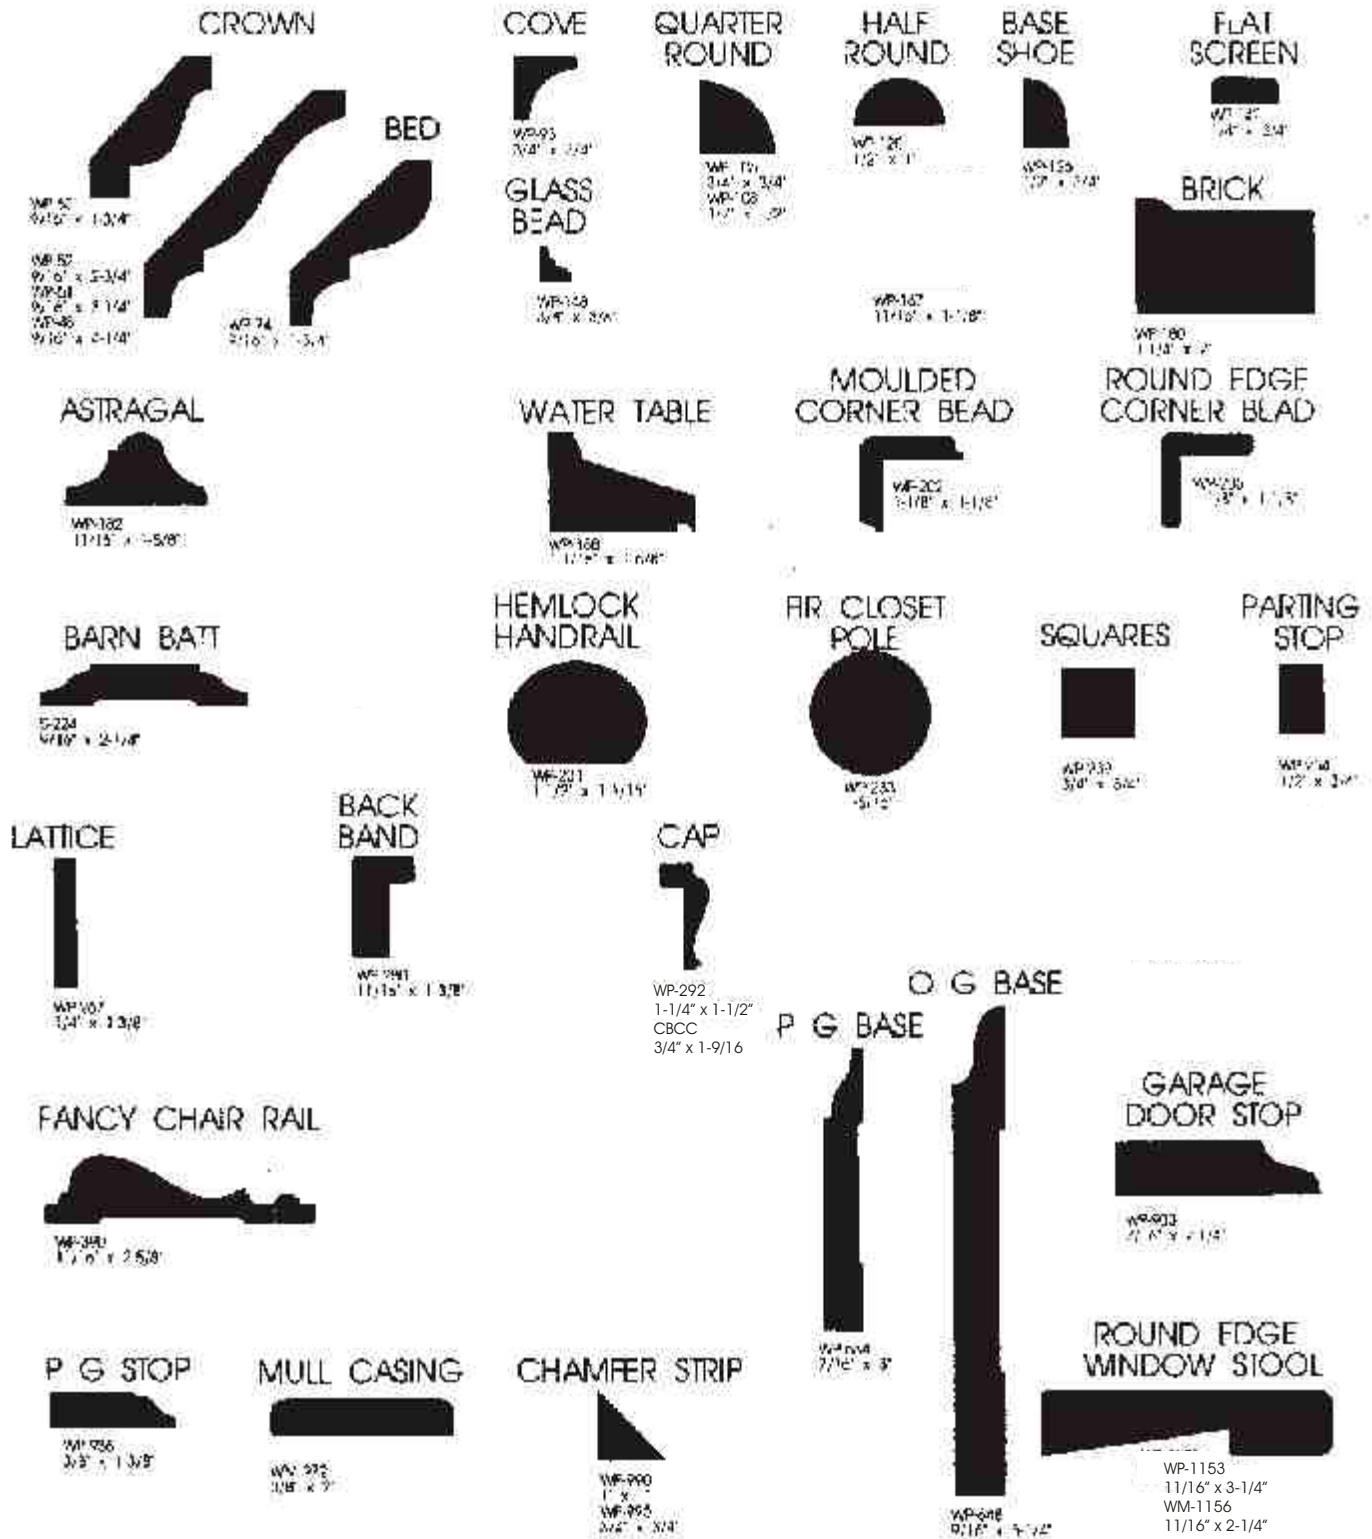

White Pine Moulding

PRICES ARE SUBJECT TO CHANGE WITHOUT NOTICE AND SUBJECT TO STOCK BEING ON HAND

Schutte
LUMBER CO.
A Landmark Company
Since 1880

3001 Southwest Blvd. • Kansas City, MO 64108-3616
816-753-6262 • 800-456-2148 • Fax 816-753-7935
www.SchutteLumber.com